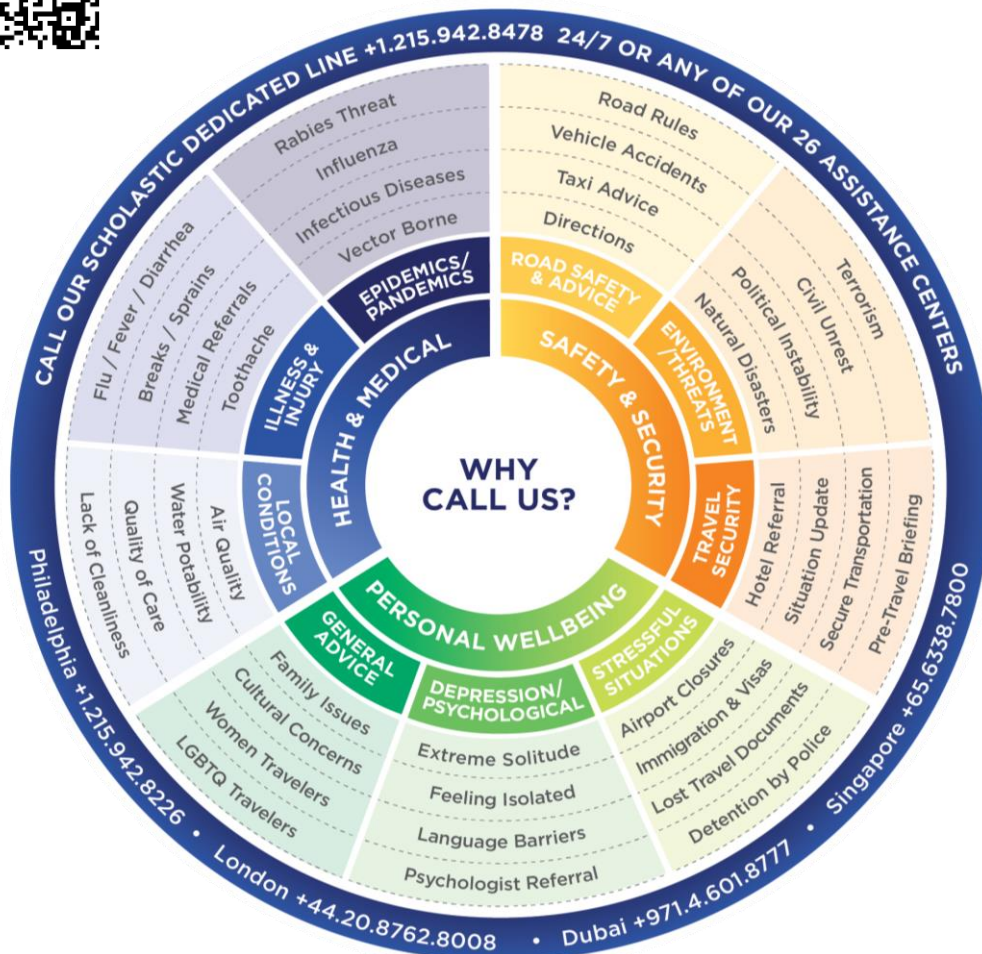

# Welcome

## Why Should I Call International SOS?

As a member of International SOS, you have access to our global network of **26 Assistance Centers 24/7/365** through our Dedicated Scholastic line at **215.942.8478**. **There is no fee to call**. This assistance program is designed to help you prepare for your school sponsored trip, and to provide a medical and security resource for you to contact while you are traveling outside of your home country. You can also contact us through the Assistance App, which you can download via your app store.

Local medical and security expertise provided globally in any language, anytime **24/7/365**.